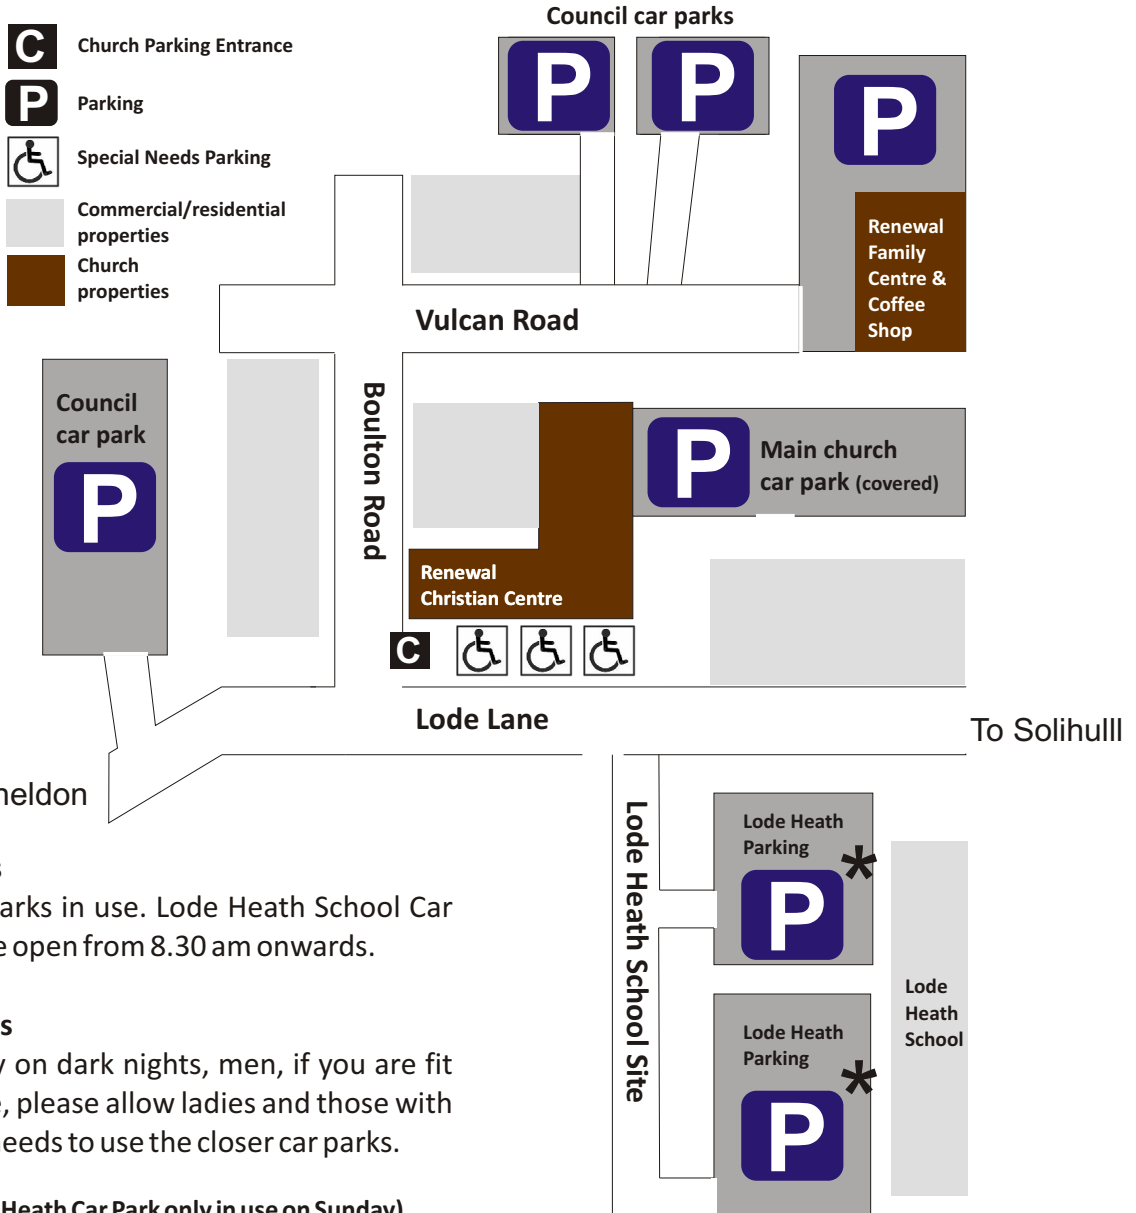

# Parking at Church

## Sundays

All car parks in use. Lode Heath School Car Parks are open from 8.30 am onwards.

## Tuesdays

Especially on dark nights, men, if you are fit and able, please allow ladies and those with special needs to use the closer car parks.

**\*** (NB. Lode Heath Car Park only in use on Sunday)

**Please do not park on Boulton Road, as clampers are in operation. Please co-operate with our car park stewards, who will assist you.**